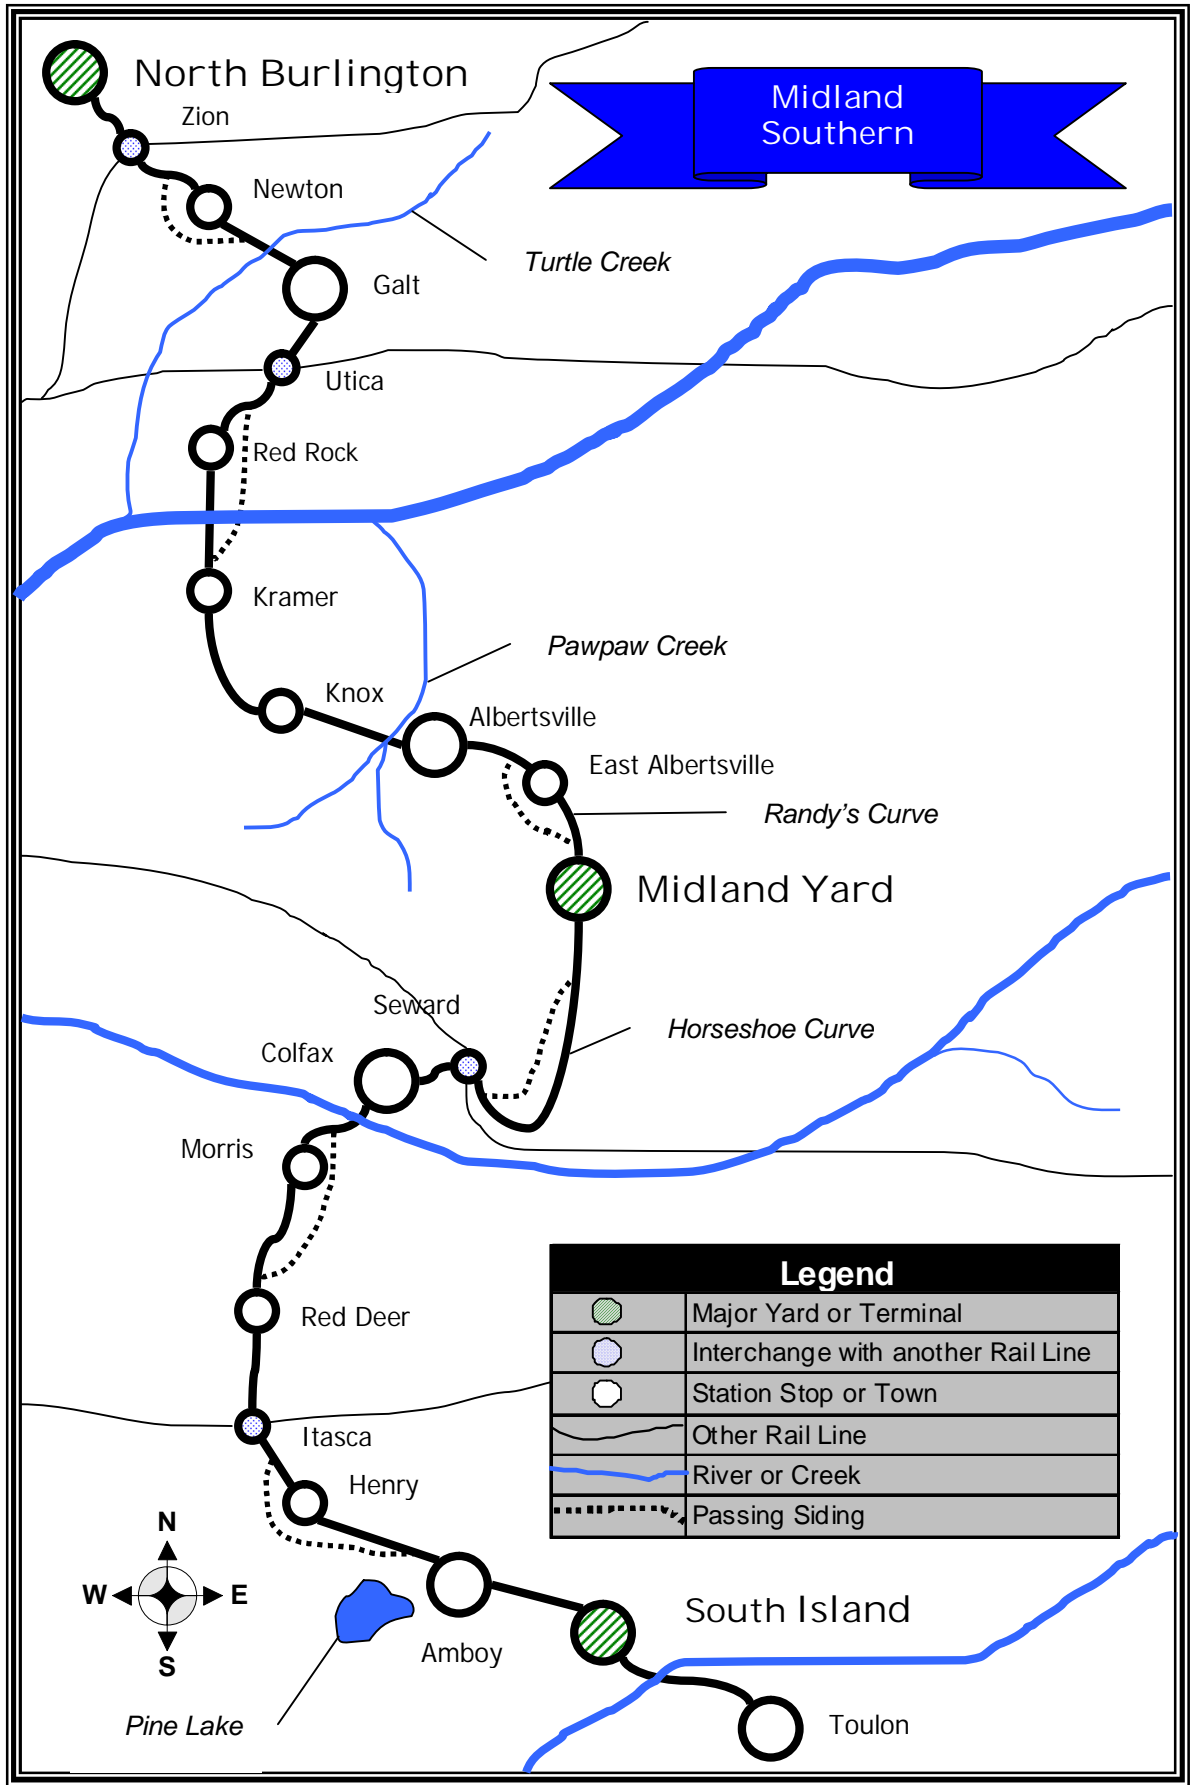

# Midland Southern Route Map

**Midland Southern**

Legend	
	Major Yard or Terminal
	Interchange with another Rail Line
	Station Stop or Town
	Other Rail Line
	River or Creek
	Passing Siding

Pine Lake